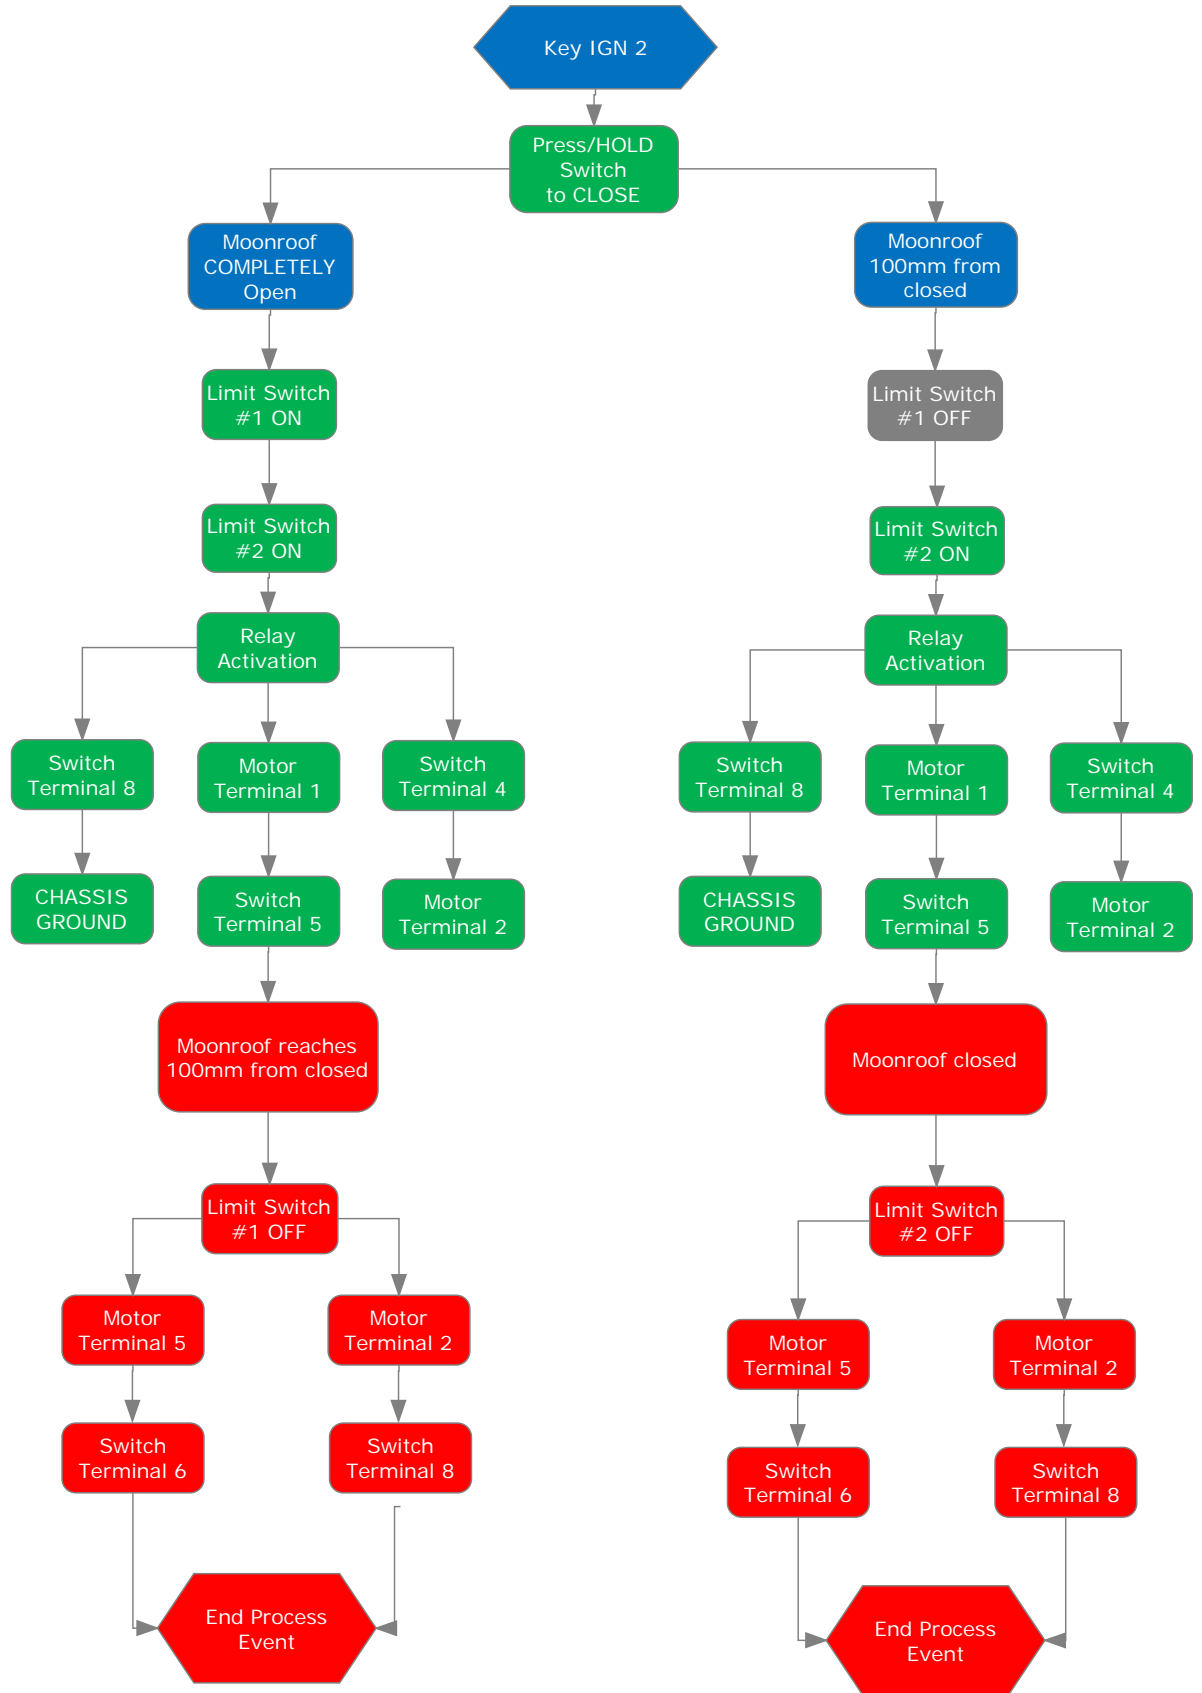

2002 Toyota 4Runner Factory Service Manual
Moonroof close process flowchart

Drawn by:
Nick Herron