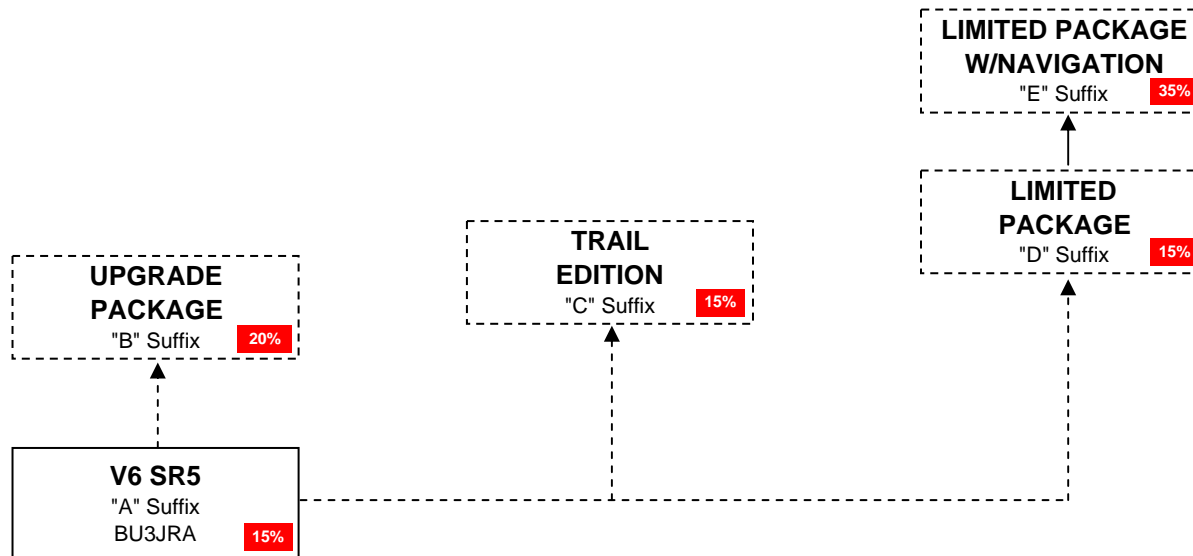

TOYOTA

Date issued: 06/22/2009

VEHICLE ORDERING GUIDE

4RUNNER - 2010 Model Year

Marketing Name	TCI Model	Transmission
4Runner V6 SR5	BU3JRA	5-speed automatic

Vehicle may not come exactly as shown

2010 4Runner Model Line-up

Note: Preliminary information at time of printing