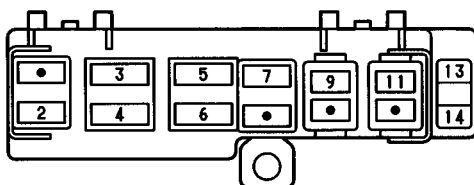

TAILLIGHT RELAY (FOR CANADA)

5-3 : CLOSED WITH LIGHT CONTROL SW AT **TAIL** OR **HEAD** POSITION
: CLOSED WITH ENGINE RUNNING AND PARKING BRAKE PEDAL RELEASED (PARKING BRAKE SW OFF)

IGNITION MAIN RELAY

2-1 : CLOSED WITH IGNITION KEY AT **ON** OR **ST** POSITION

I15 IGNITION SW

4-3 : CLOSED WITH IGNITION KEY AT **ACC** OR **ON** POSITION

4-2 : CLOSED WITH IGNITION KEY AT **ON** OR **ST** POSITION

11-6 : CLOSED WITH IGNITION KEY AT **ON** OR **ST** POSITION

4-1 : CLOSED WITH IGNITION KEY AT **ST** POSITION

○ : PARTS LOCATION

CODE	SEE PAGE	CODE	SEE PAGE	CODE	SEE PAGE
F 9	26	I15	29	N 1	27

○ : RELAY BLOCKS

CODE	SEE PAGE	RELAY BLOCKS (RELAY BLOCK LOCATION)
2	19	ENGINE COMPARTMENT LEFT
4	22	LEFT KICK PANEL (J/B NO.1 LEFT)

○ : JUNCTION BLOCK AND WIRE HARNESS CONNECTOR

CODE	SEE PAGE	JUNCTION BLOCK AND WIRE HARNESS (CONNECTOR LOCATION)
1A	20	ENGINE ROOM MAIN WIRE
1B		
1J	20	COWL WIRE
1K		

□ : CONNECTOR JOINING WIRE HARNESS AND WIRE HARNESS

CODE	SEE PAGE	JOINING WIRE HARNESS AND WIRE HARNESS (CONNECTOR LOCATION)
EB1	34	ENGINE WIRE AND ENGINE ROOM MAIN WIRE (FRONT SIDE OF R/B NO. 2)
IE1	36	ENGINE ROOM MAIN WIRE AND COWL WIRE (R/B NO. 4)
IJ1	36	ENGINE WIRE AND COWL WIRE (RIGHT KICK PANEL)

▽ : GROUND POINTS

CODE	SEE PAGE	GROUND POINTS LOCATION
EB	34	FRONT SIDE OF LEFT FENDER
IF	36	LEFT KICK PANEL

○ : SPLICE POINTS

CODE	SEE PAGE	WIRE HARNESS WITH SPLICE POINTS	CODE	SEE PAGE	WIRE HARNESS WITH SPLICE POINTS
E20	34	ENGINE WIRE	I24	38	ENGINE ROOM MAIN WIRE
I 1	38	COWL WIRE	I33	38	ENGINE WIRE
I11					

F 9 BLACK