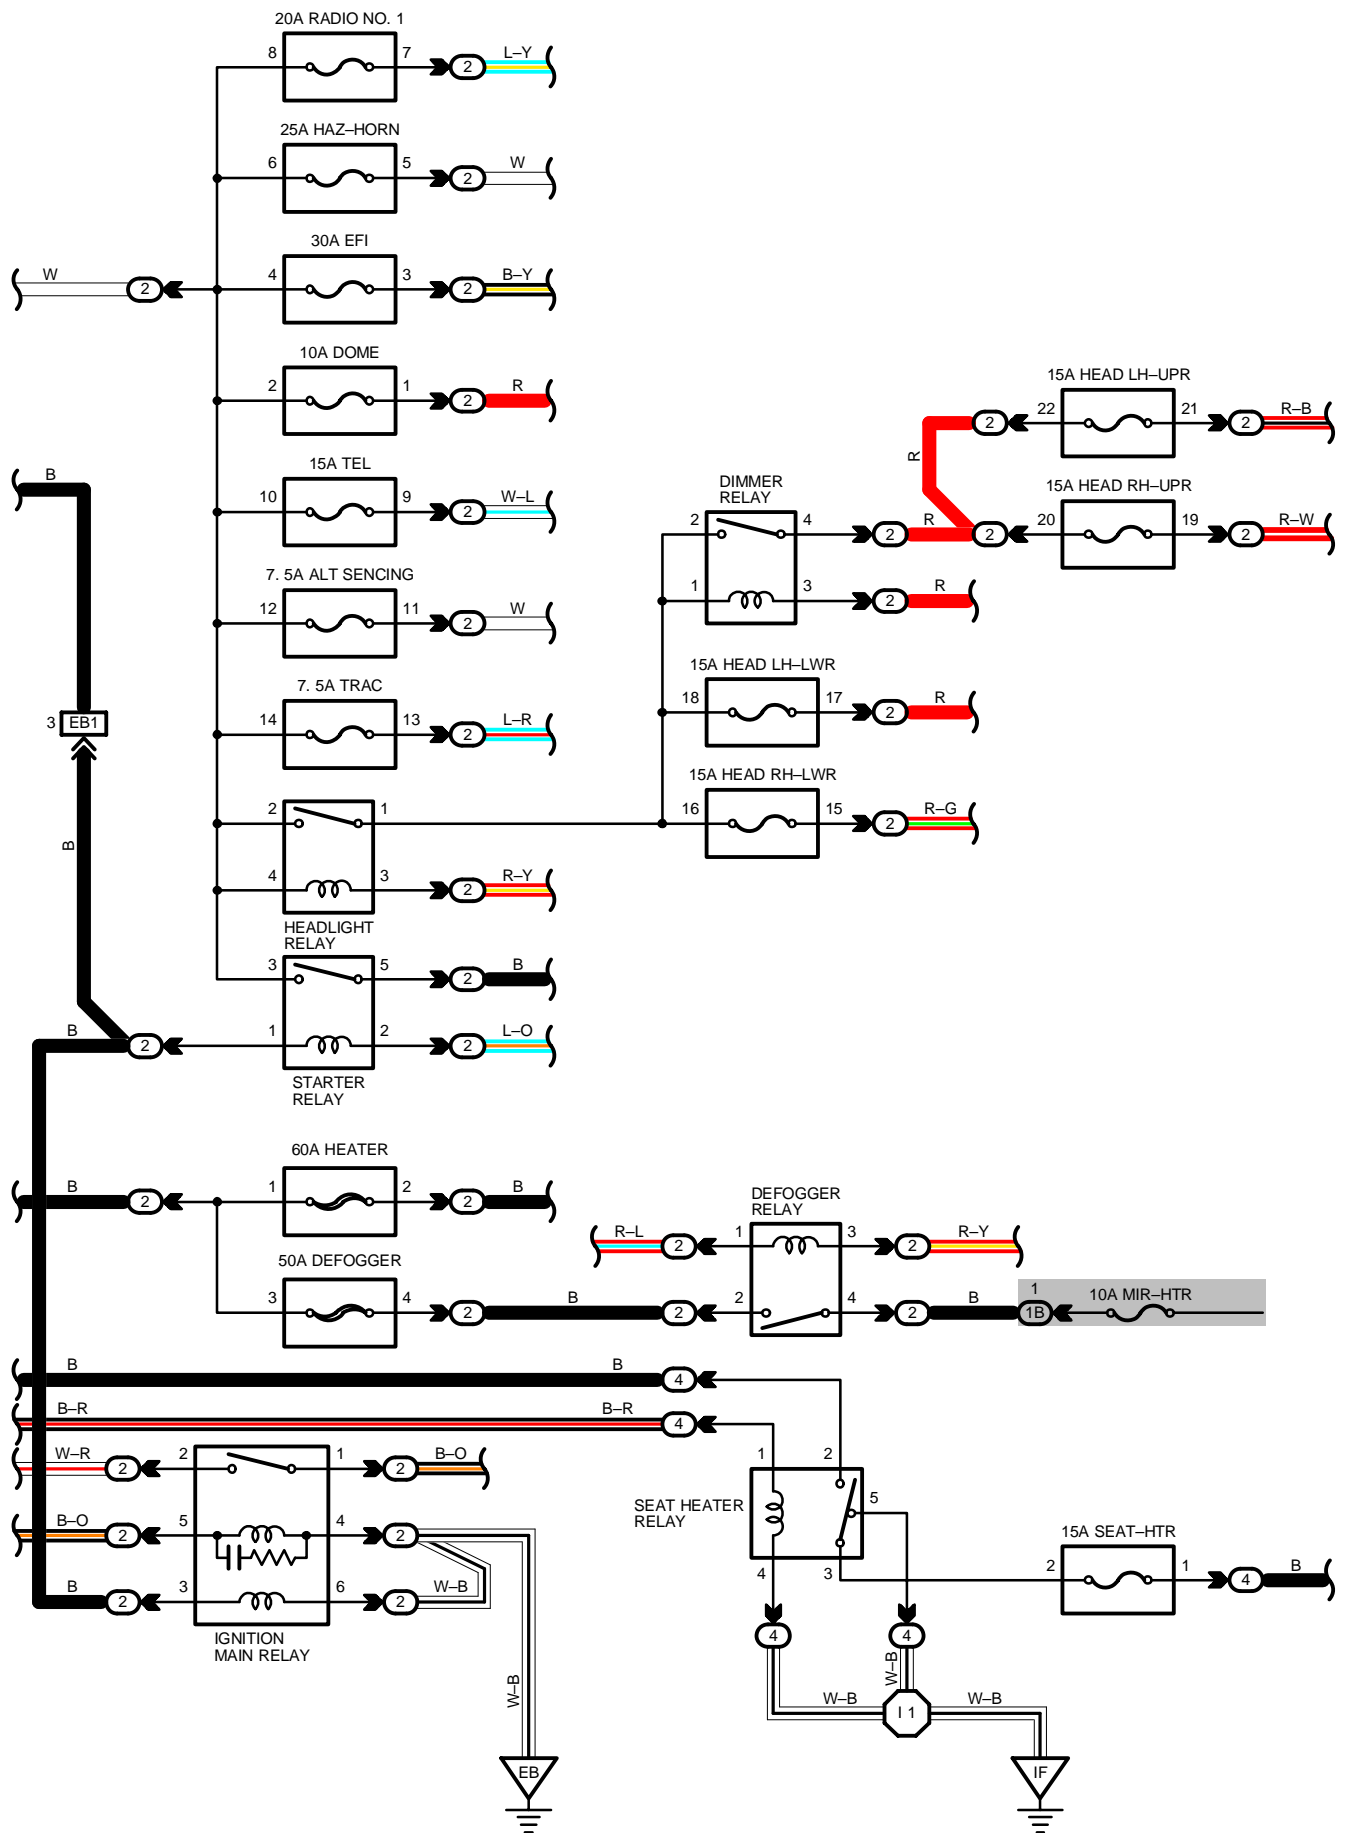

POWER SOURCE

POWER SOURCE

SERVICE HINTS

HEADLIGHT RELAY (FOR USA)

1-2 : CLOSED WITH LIGHT CONTROL SW AT **HEAD** POSITION OR DIMMER SW AT **FLASH** POSITION

HEADLIGHT RELAY (FOR CANADA)

1-2 : CLOSED WITH LIGHT CONTROL SW AT **HEAD** POSITION OR DIMMER SW AT **FLASH** POSITION
 : CLOSED WITH ENGINE RUNNING AND PARKING BRAKE PEDAL RELEASED (PARKING BRAKE SW OFF)

TAILLIGHT RELAY (FOR USA)

5-3 : CLOSED WITH LIGHT CONTROL SW AT **TAIL** OR **HEAD** POSITION

TAILLIGHT RELAY (FOR CANADA)

5-3 : CLOSED WITH LIGHT CONTROL SW AT **TAIL** OR **HEAD** POSITION
 : CLOSED WITH ENGINE RUNNING AND PARKING BRAKE PEDAL RELEASED (PARKING BRAKE SW OFF)

IGNITION MAIN RELAY

2-1 : CLOSED WITH IGNITION KEY AT **ON** OR **ST** POSITION

I15 IGNITION SW

4-3 : CLOSED WITH IGNITION KEY AT **ACC** OR **ON** POSITION

4-2 : CLOSED WITH IGNITION KEY AT **ON** OR **ST** POSITION

11-6 : CLOSED WITH IGNITION KEY AT **ON** OR **ST** POSITION

4-1 : CLOSED WITH IGNITION KEY AT **ST** POSITION

○ : PARTS LOCATION

CODE	SEE PAGE	CODE	SEE PAGE	CODE	SEE PAGE
F 9	26	I15	29	N 1	27

○ : RELAY BLOCKS