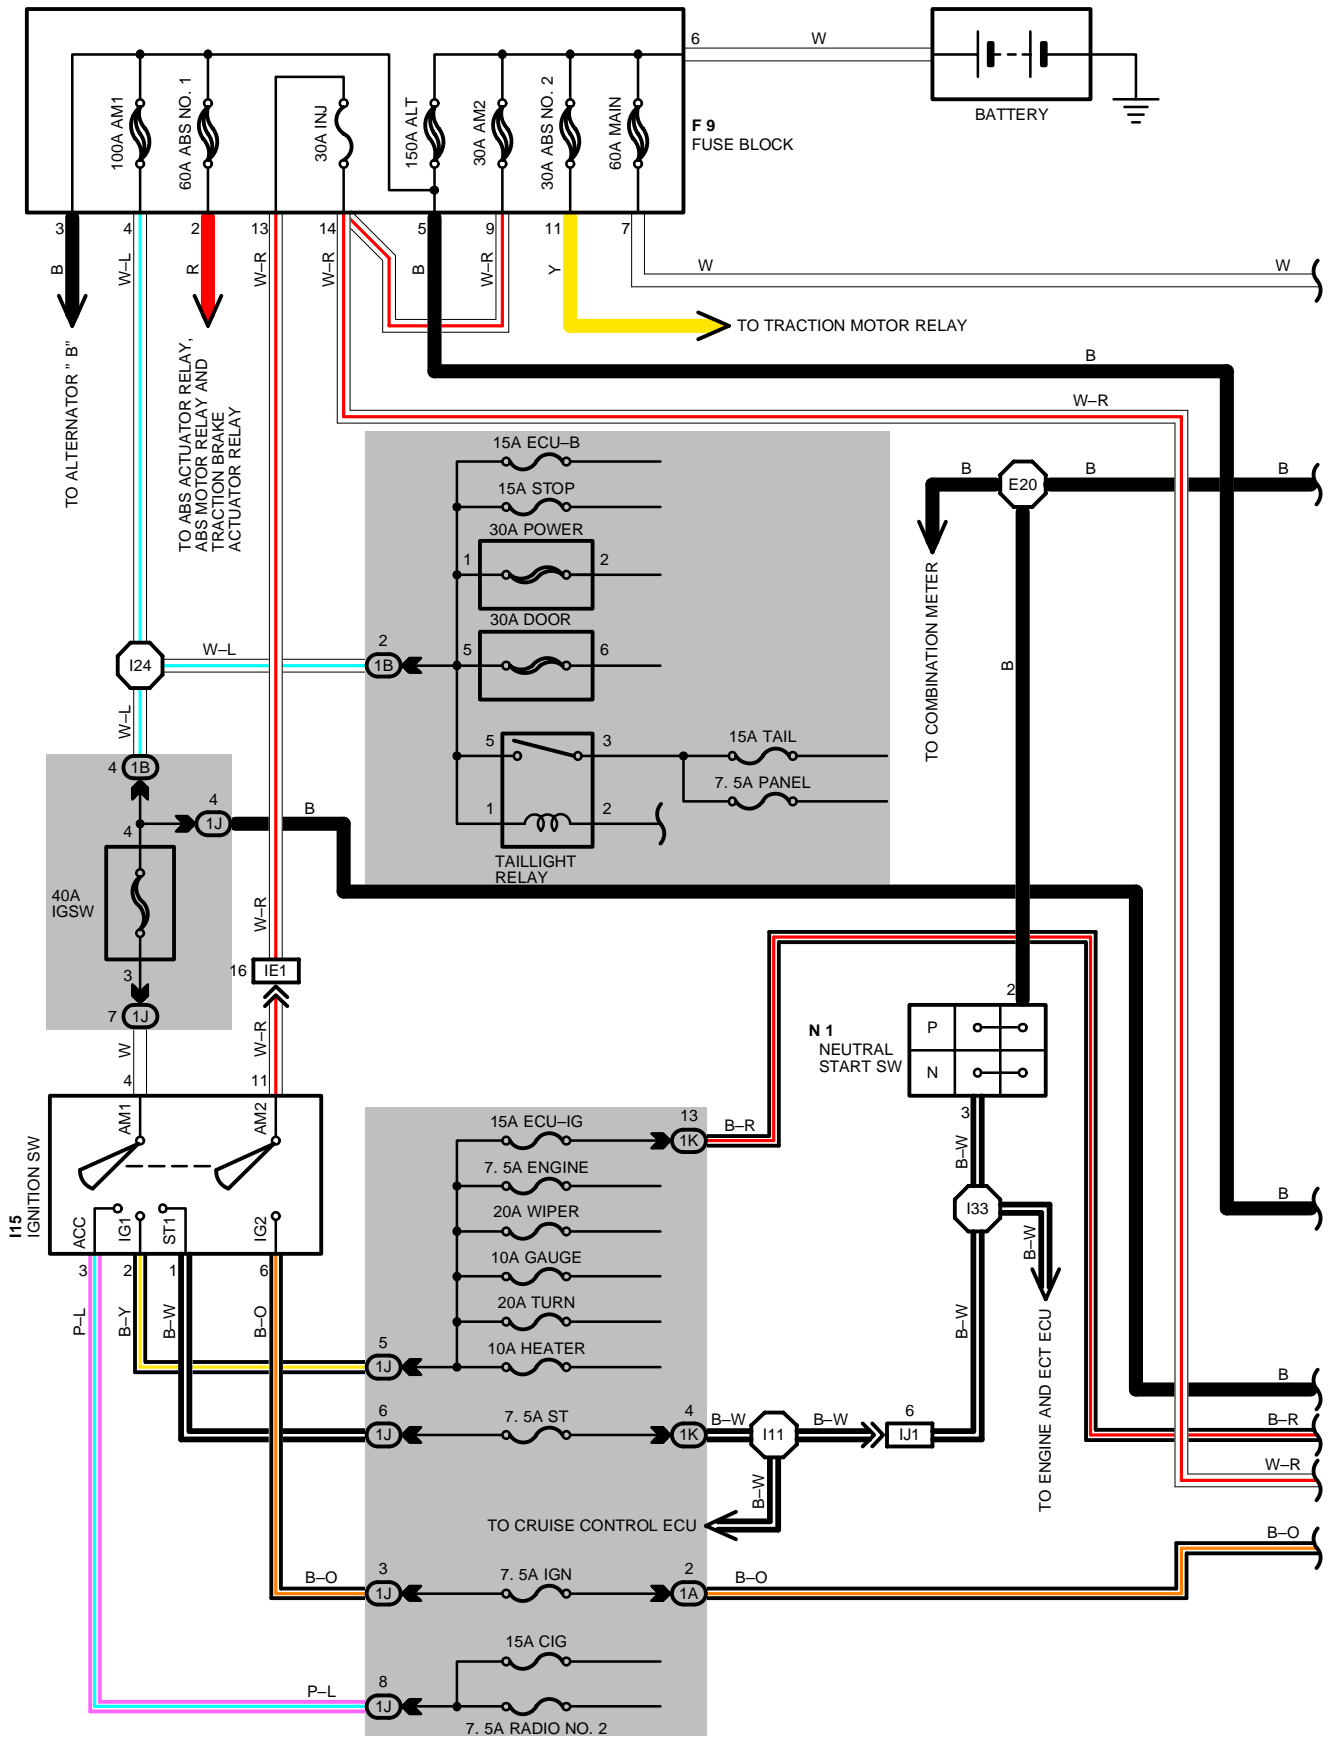

POWER SOURCE

POWER SOURCE

SERVICE HINTS

HEADLIGHT RELAY (FOR USA)

1-2 : CLOSED WITH LIGHT CONTROL SW AT **HEAD** POSITION OR DIMMER SW AT **FLASH** POSITION

HEADLIGHT RELAY (FOR CANADA)

1-2 : CLOSED WITH LIGHT CONTROL SW AT **HEAD** POSITION OR DIMMER SW AT **FLASH** POSITION
 : CLOSED WITH ENGINE RUNNING AND PARKING BRAKE PEDAL RELEASED (PARKING BRAKE SW OFF)

TAILLIGHT RELAY (FOR USA)

5-3 : CLOSED WITH LIGHT CONTROL SW AT **TAIL** OR **HEAD** POSITION

TAILLIGHT RELAY (FOR CANADA)

5-3 : CLOSED WITH LIGHT CONTROL SW AT **TAIL** OR **HEAD** POSITION
 : CLOSED WITH ENGINE RUNNING AND PARKING BRAKE PEDAL RELEASED (PARKING BRAKE SW OFF)

IGNITION MAIN RELAY

2-1 : CLOSED WITH IGNITION KEY AT **ON** OR **ST** POSITION

I15 IGNITION SW

4-3 : CLOSED WITH IGNITION KEY AT **ACC** OR **ON** POSITION

4-2 : CLOSED WITH IGNITION KEY AT **ON** OR **ST** POSITION

CODE	SEE PAGE	RELAY BLOCKS (RELAY BLOCK LOCATION)
2	19	ENGINE COMPARTMENT LEFT
4	22	LEFT KICK PANEL (J/B NO.1 LEFT)

○ : JUNCTION BLOCK AND WIRE HARNESS CONNECTOR

CODE	SEE PAGE	JUNCTION BLOCK AND WIRE HARNESS (CONNECTOR LOCATION)
1A	20	ENGINE ROOM MAIN WIRE
1B		
1J	20	COWL WIRE
1K		