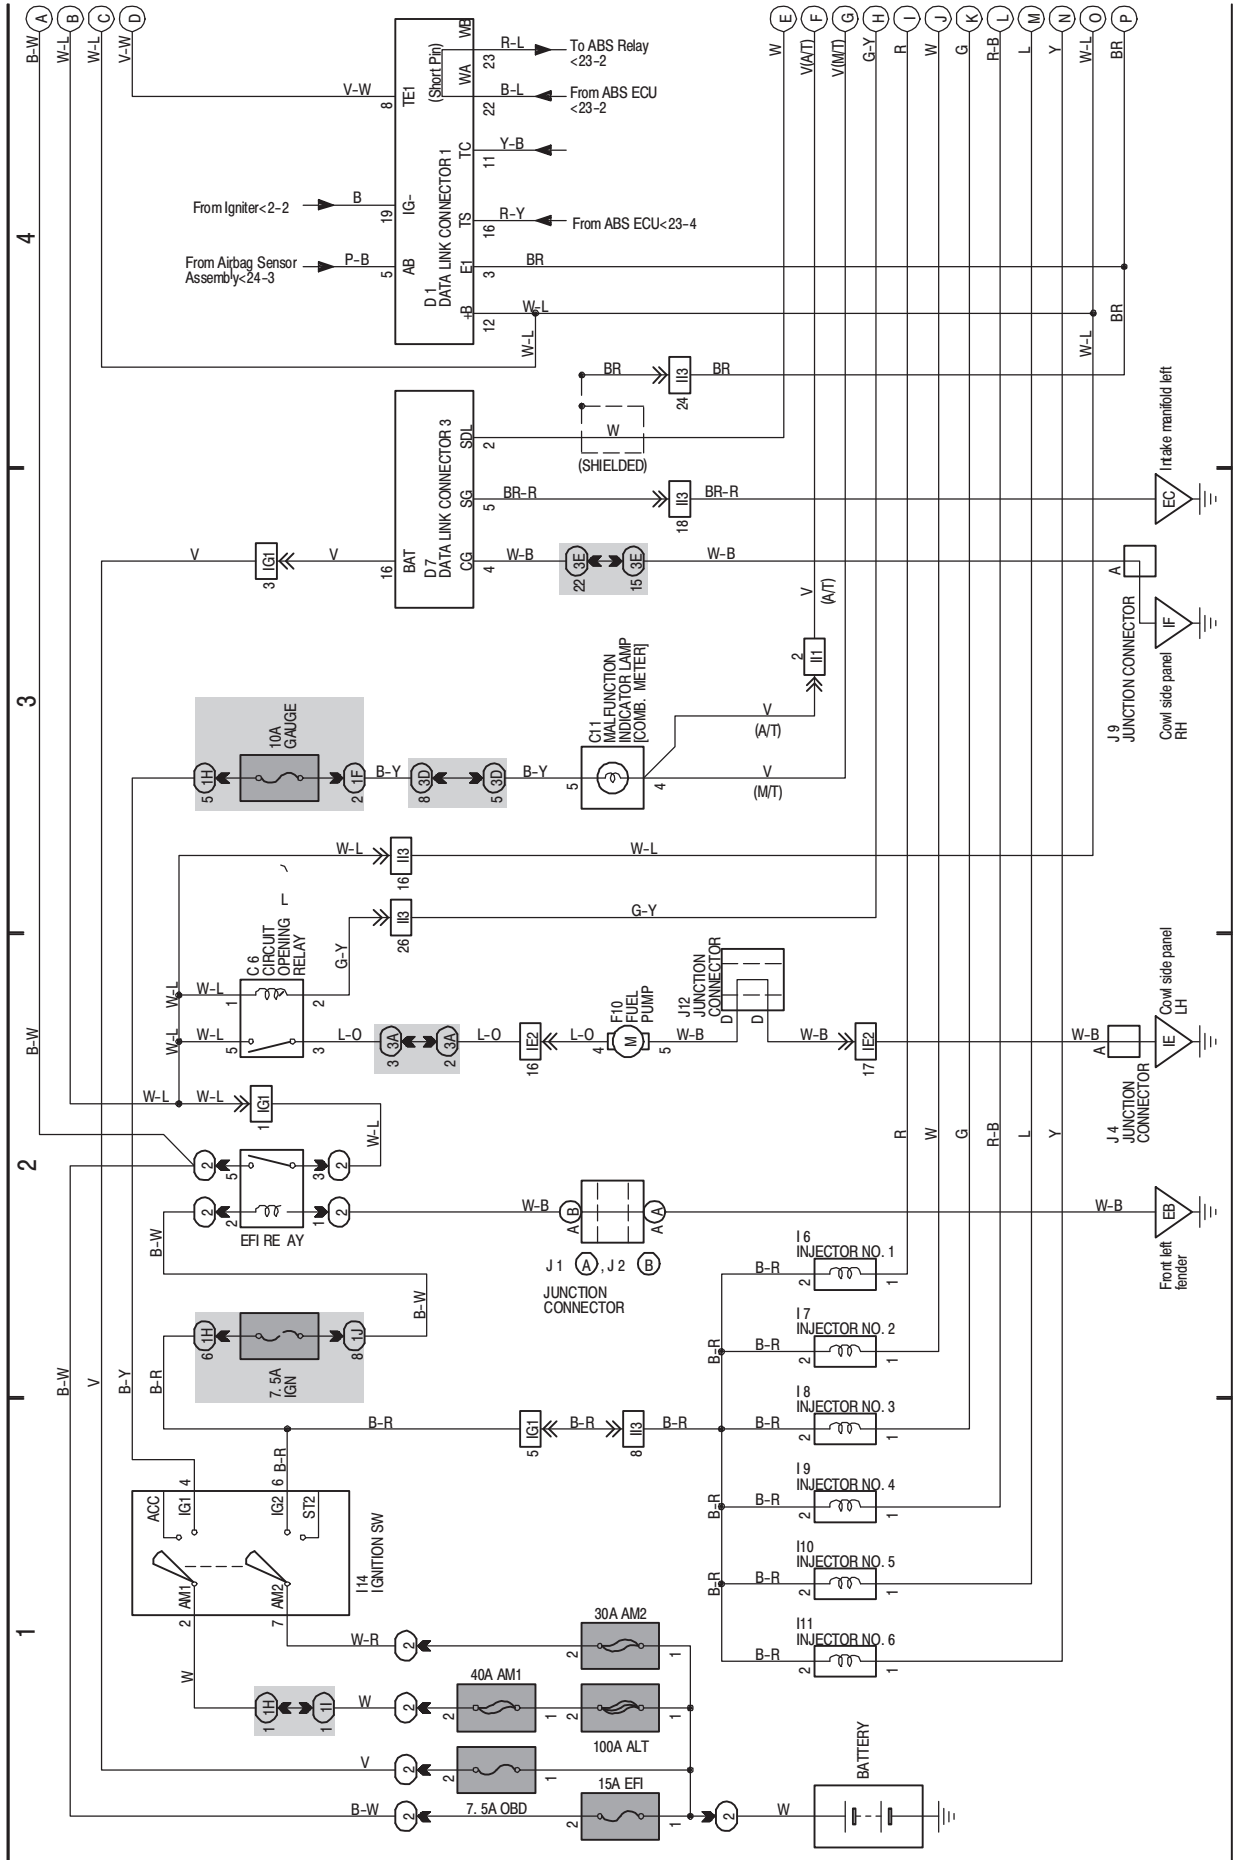

34RUNNER

(Cont. next page)

*Engine Control Module
*Junction Connector

Engine Control(5VZ-FE)

Power Source