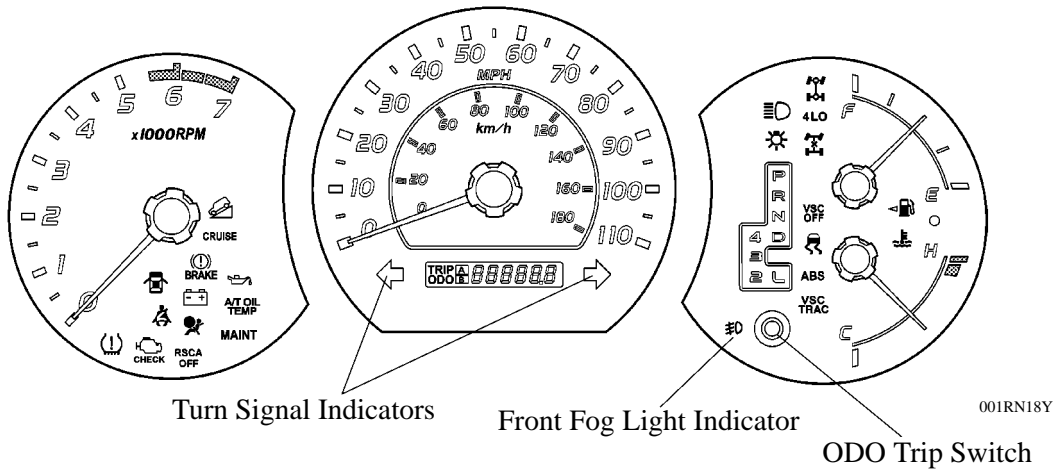

COMBINATION METER

The following changes have been made to the '06 4Runner combination meter.

- A front fog light indicator has been provided on the models with the front fog lights.
- The turn signal indicator and ODO trip switch have been located in the combination meter.

For Limited Grade

For SR5 Grade