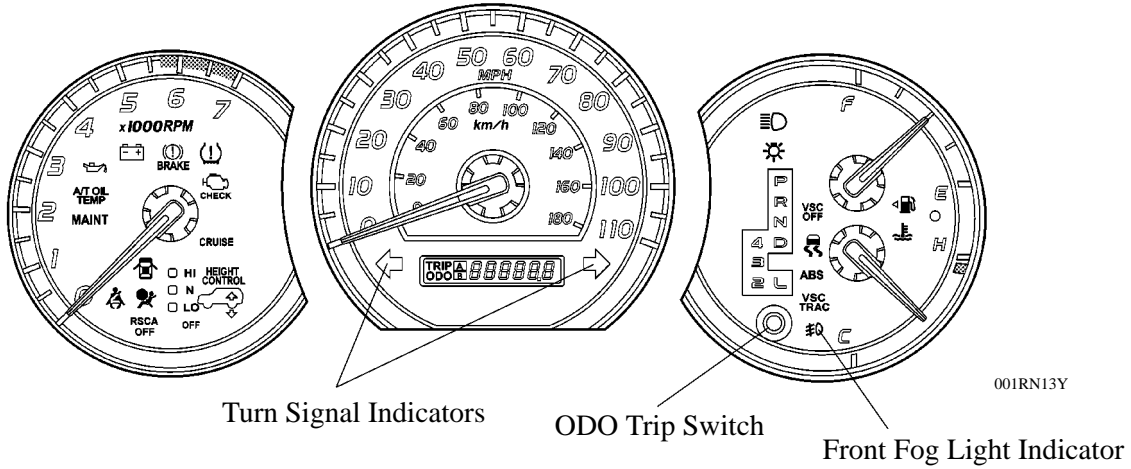

COMBINATION METER

The following changes have been made to the '06 4Runner combination meter.

- A front fog light indicator has been provided on the models with the front fog lights.
- The turn signal indicator and ODO trip switch have been located in the combination meter.

For Limited Grade

For SR5 Grade