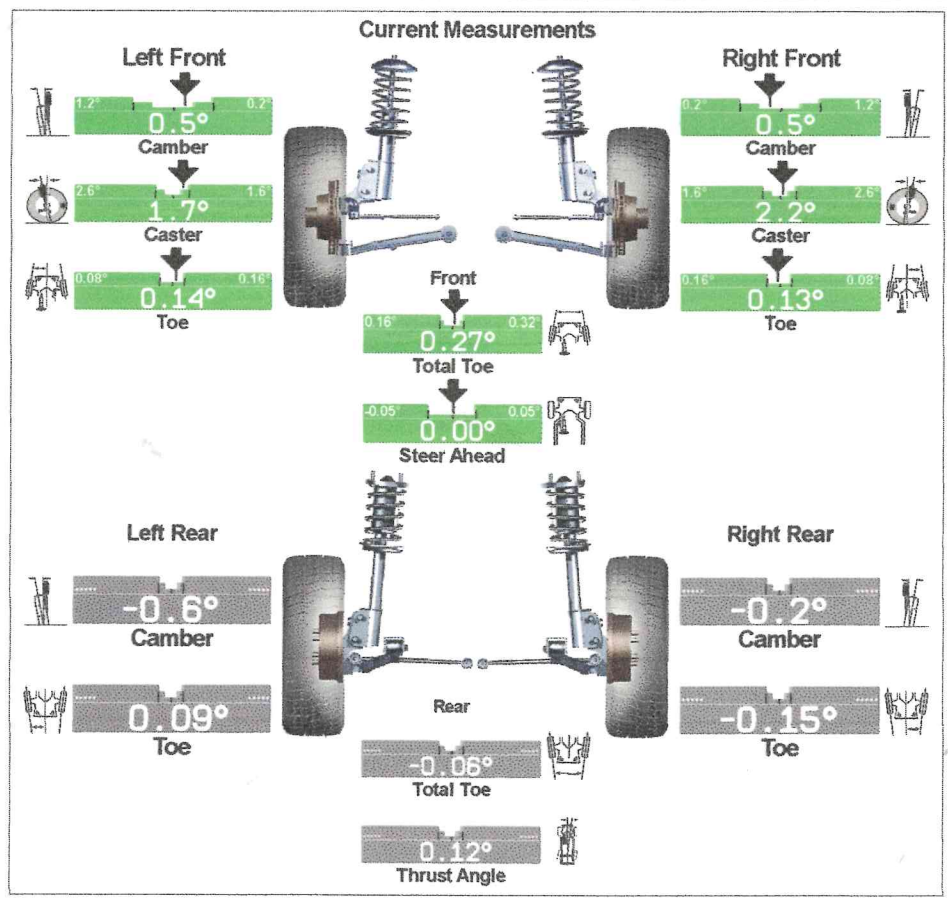

# Toyota : 4Runner : 1986-89 ExpressAlign Total Alignment

• One or more values are not within specification. Tire wear, handling and safety problems may result.