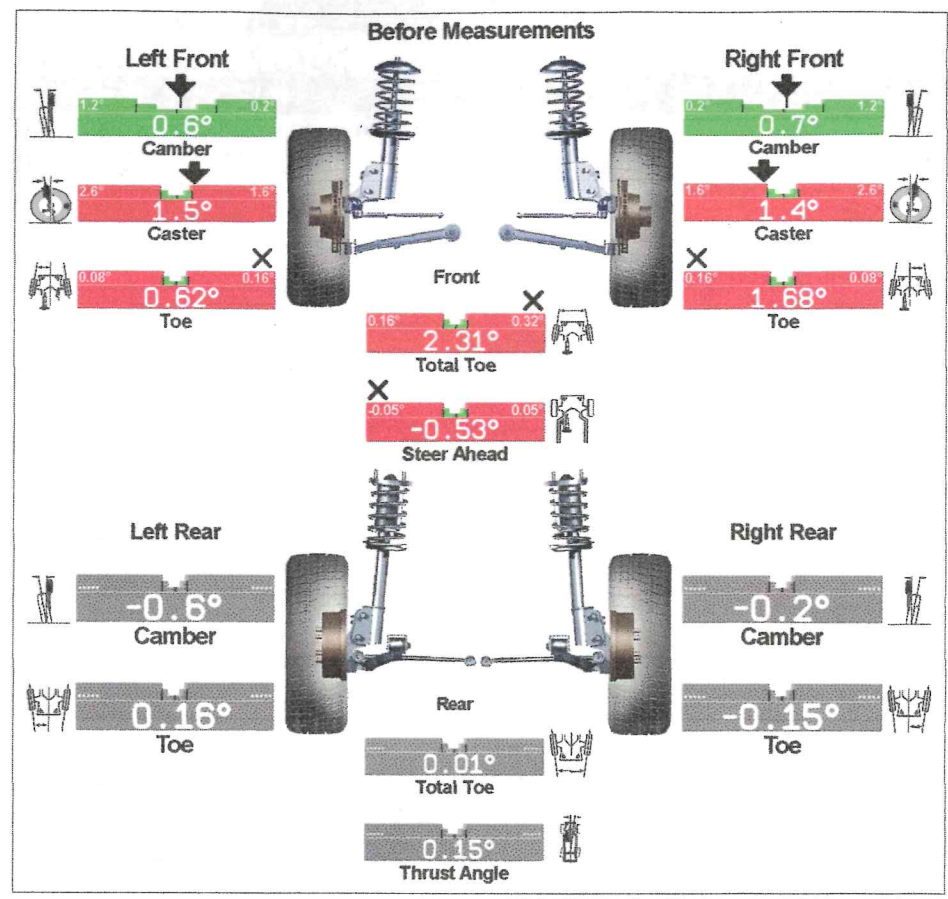

# Toyota : 4Runner : 1986-89 ExpressAlign Total Alignment

• One or more values are not within specification. Tire wear, handling and safety problems may result.