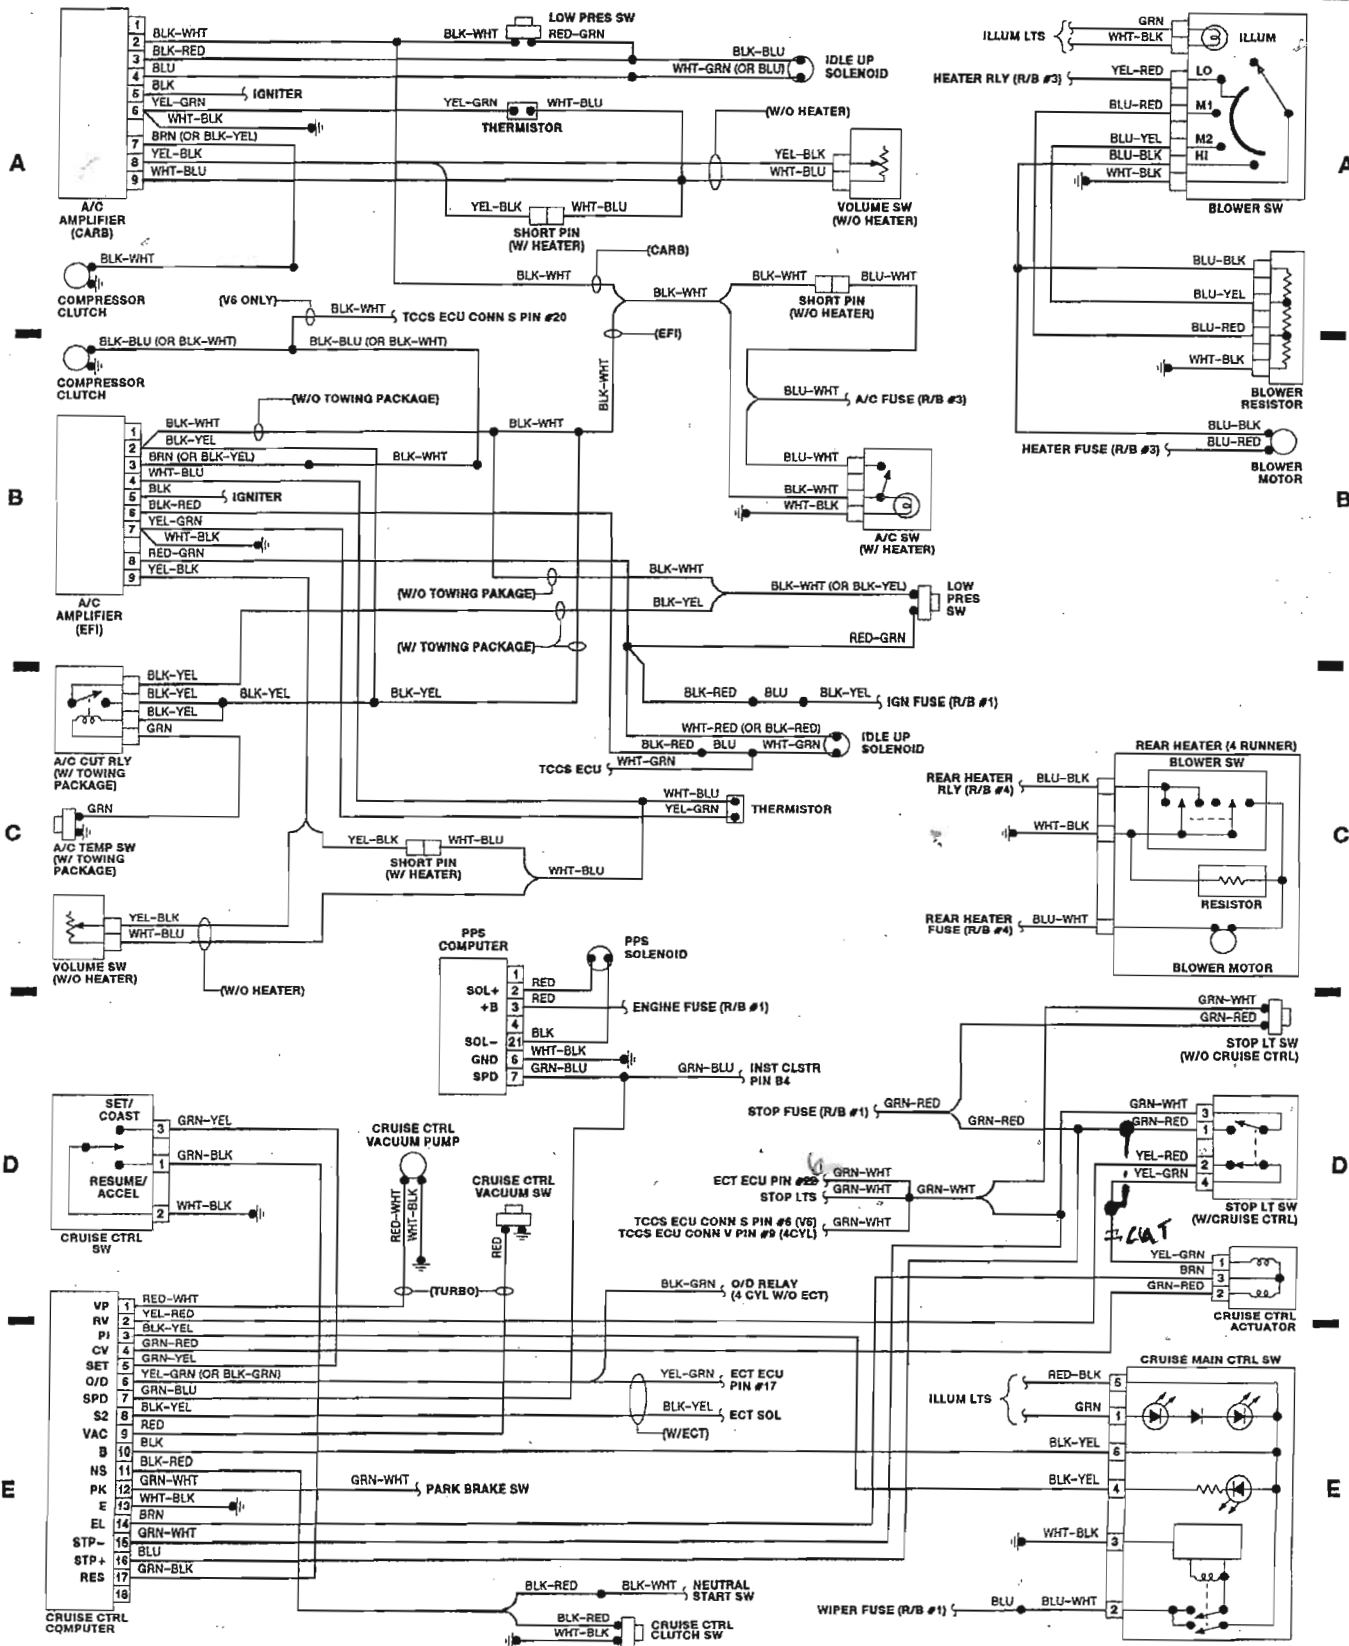

1988 TOYOTA Pickup & 4Runner (Cont.)

20

21

22

23

20

21

22

23