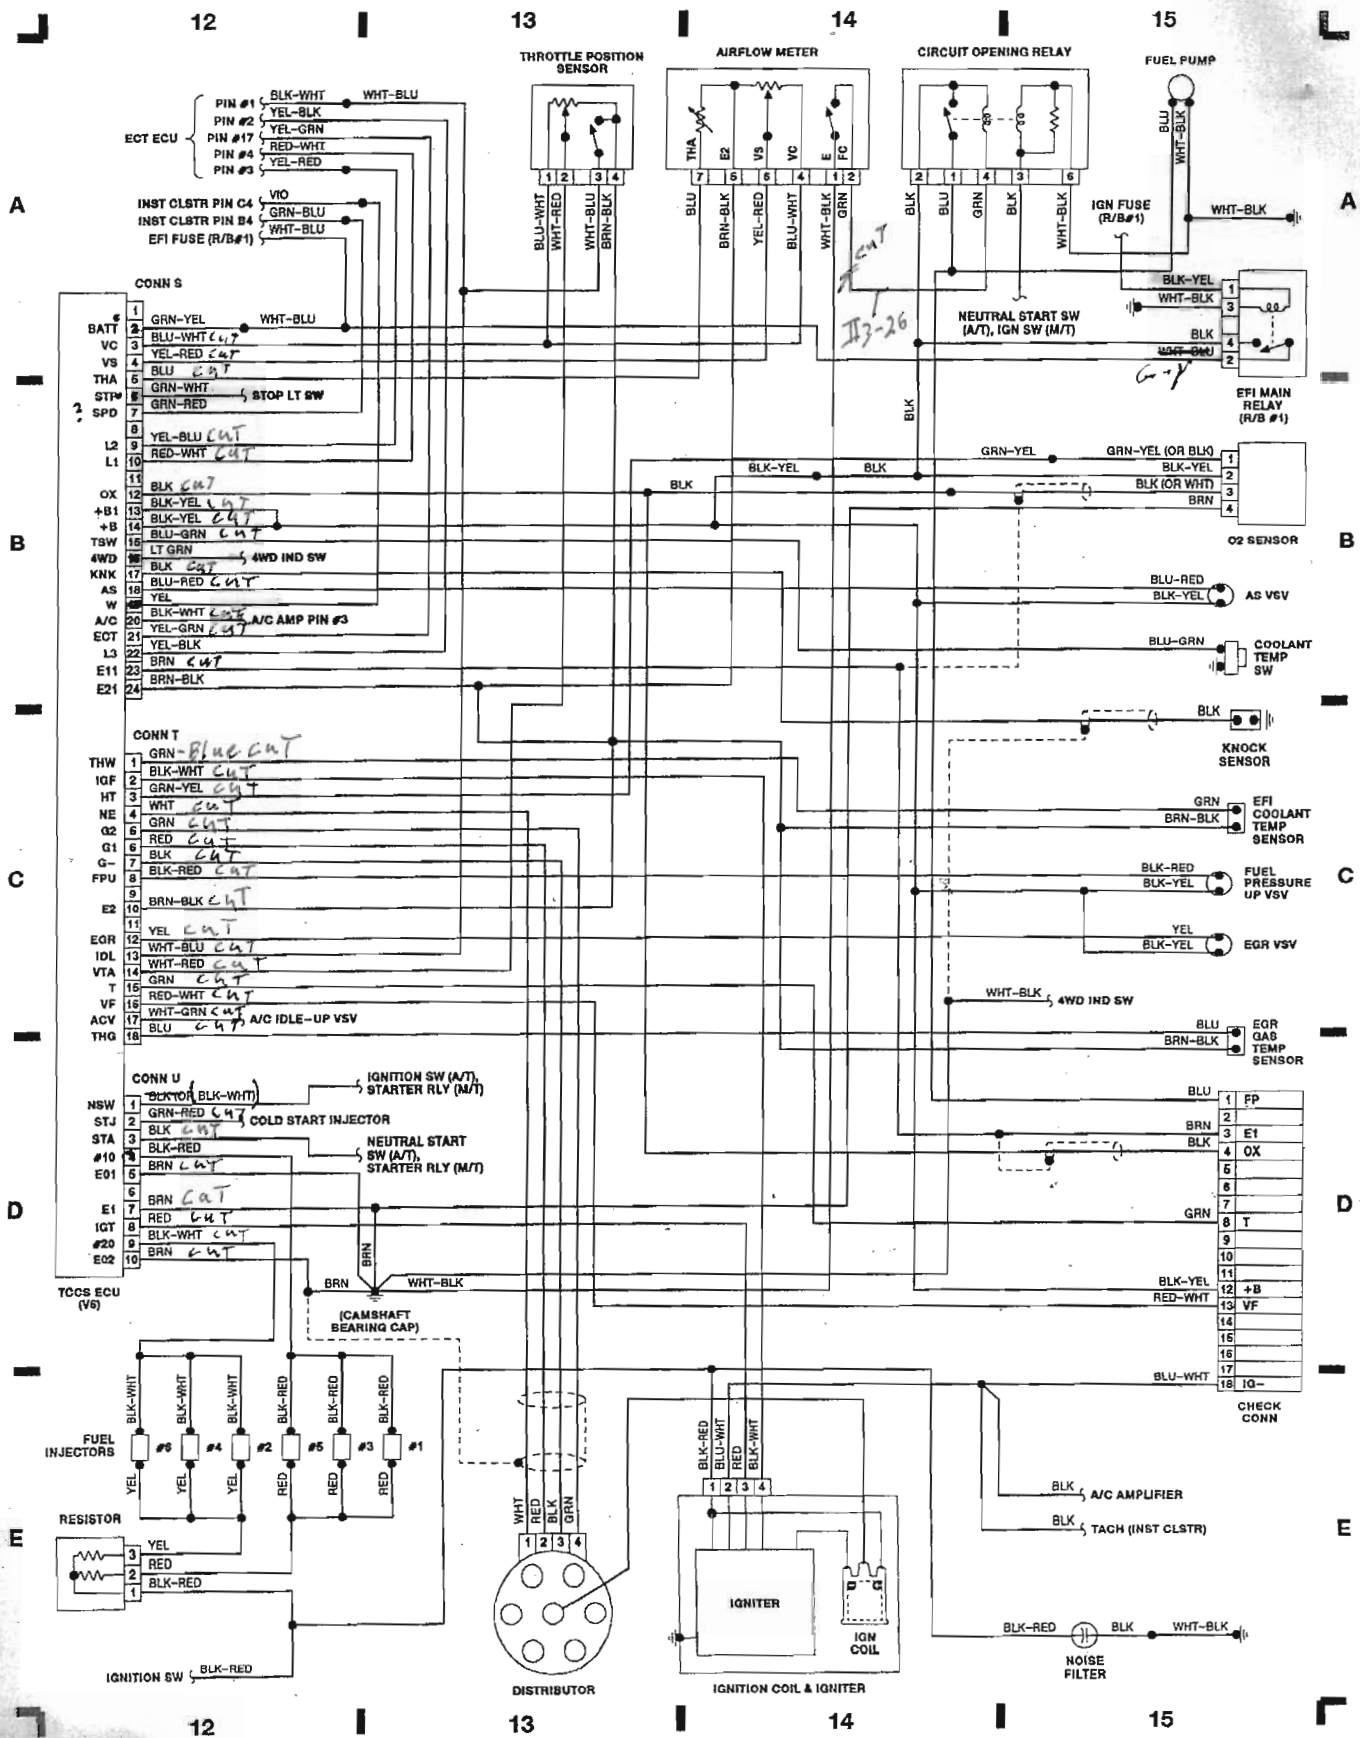

1988 TOYOTA Pickup & 4Runner (Cont.)

5-6U7