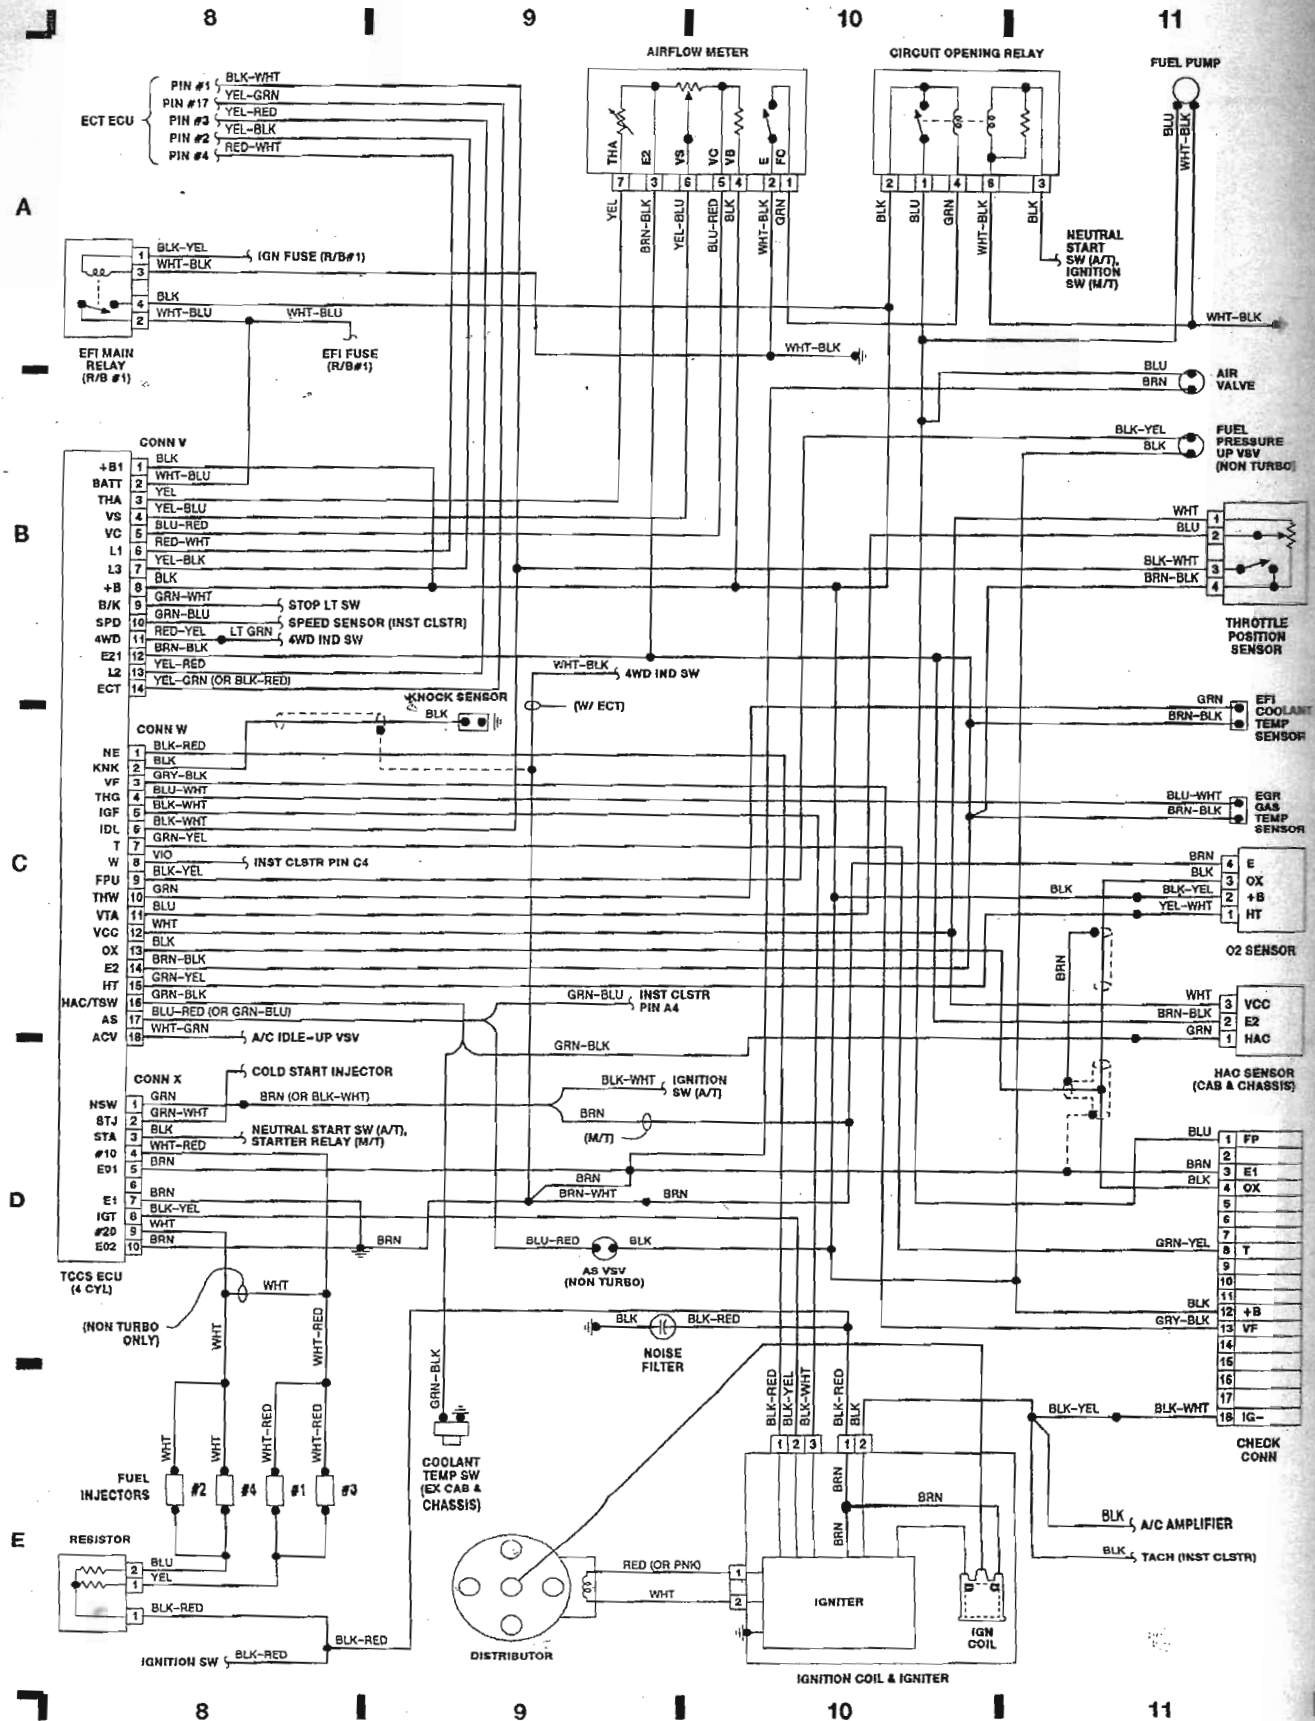

1988 TOYOTA Pickup & 4Runner (Cont.)