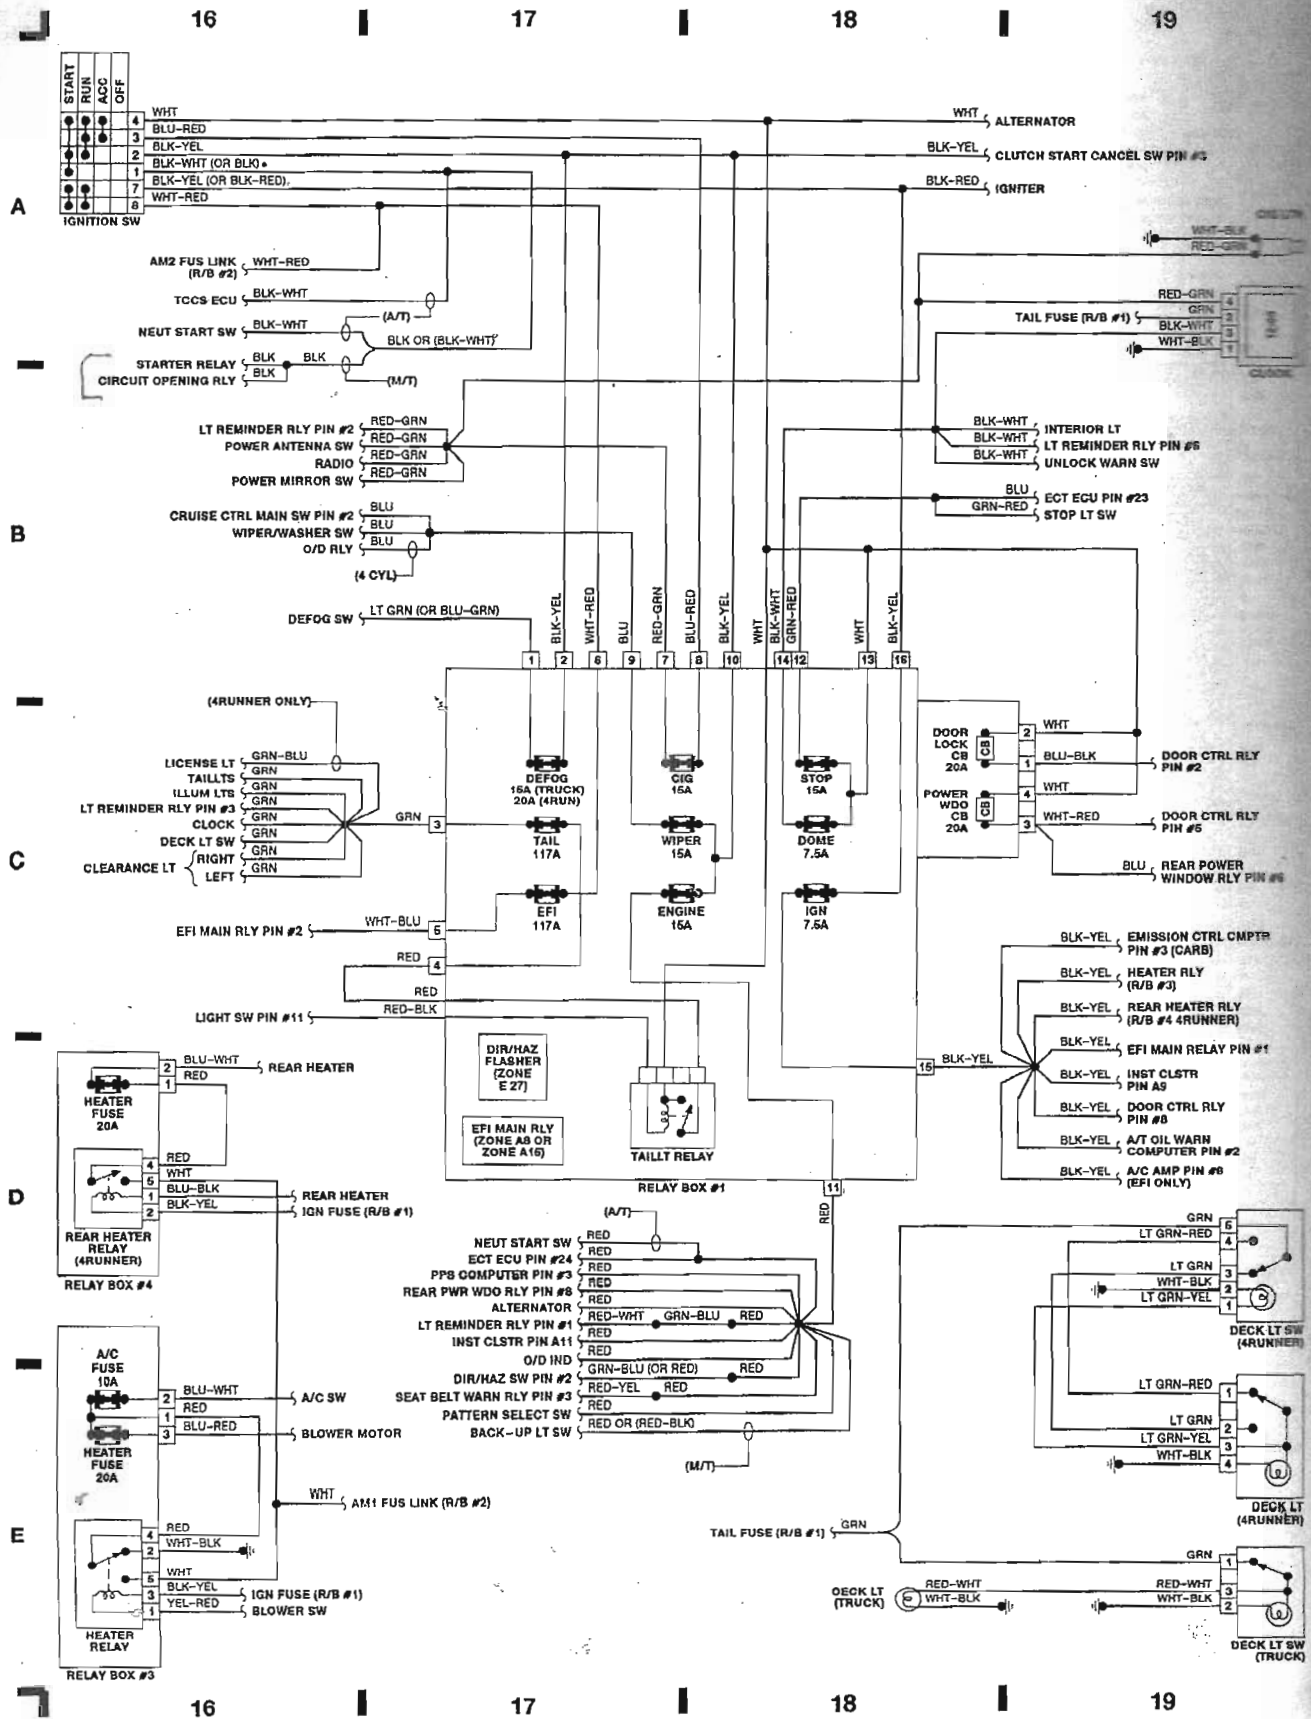

1988 TOYOTA Pickup & 4Runner (Cont.)