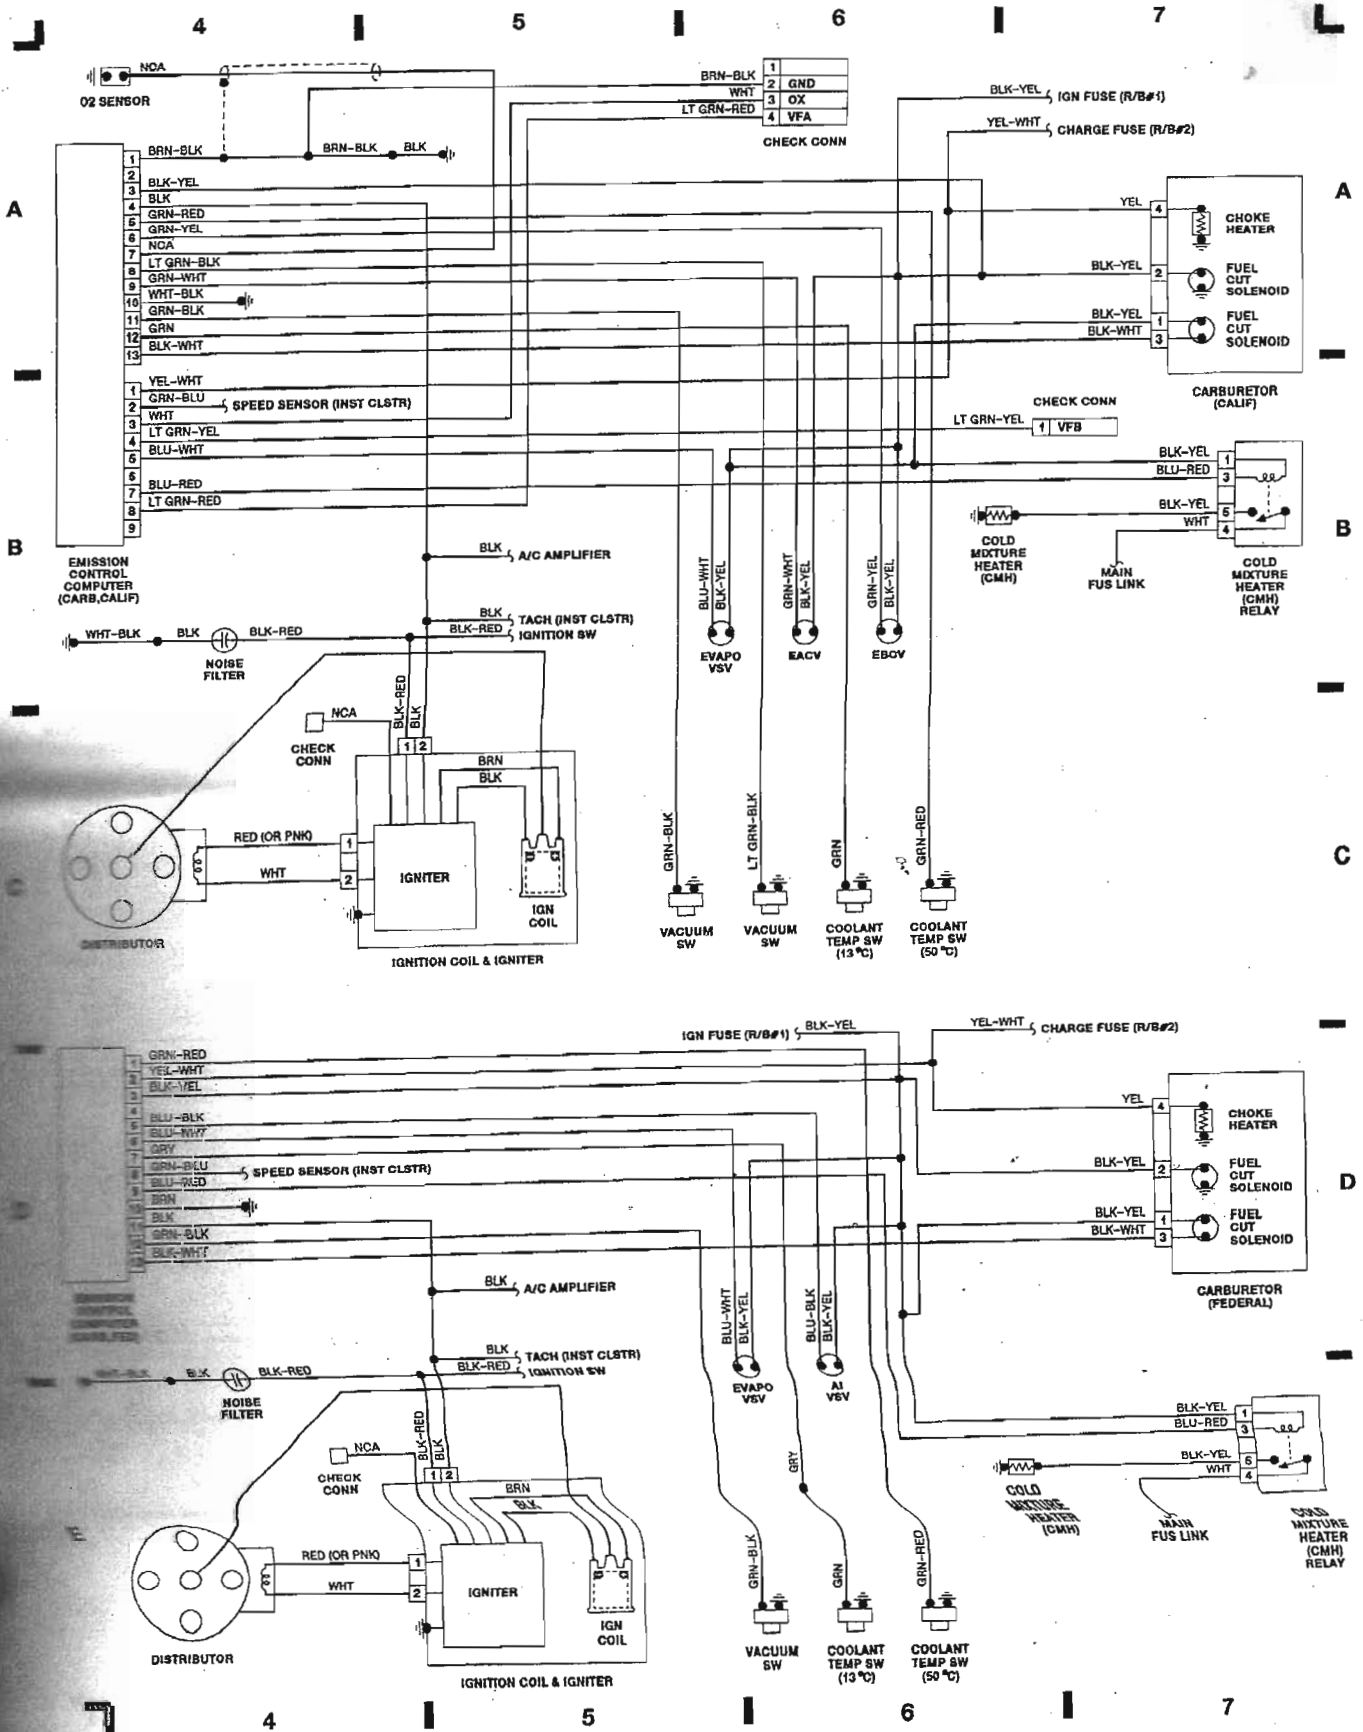

1988 TOYOTA Pickup & 4Runner (Cont.)

5-605

4CY