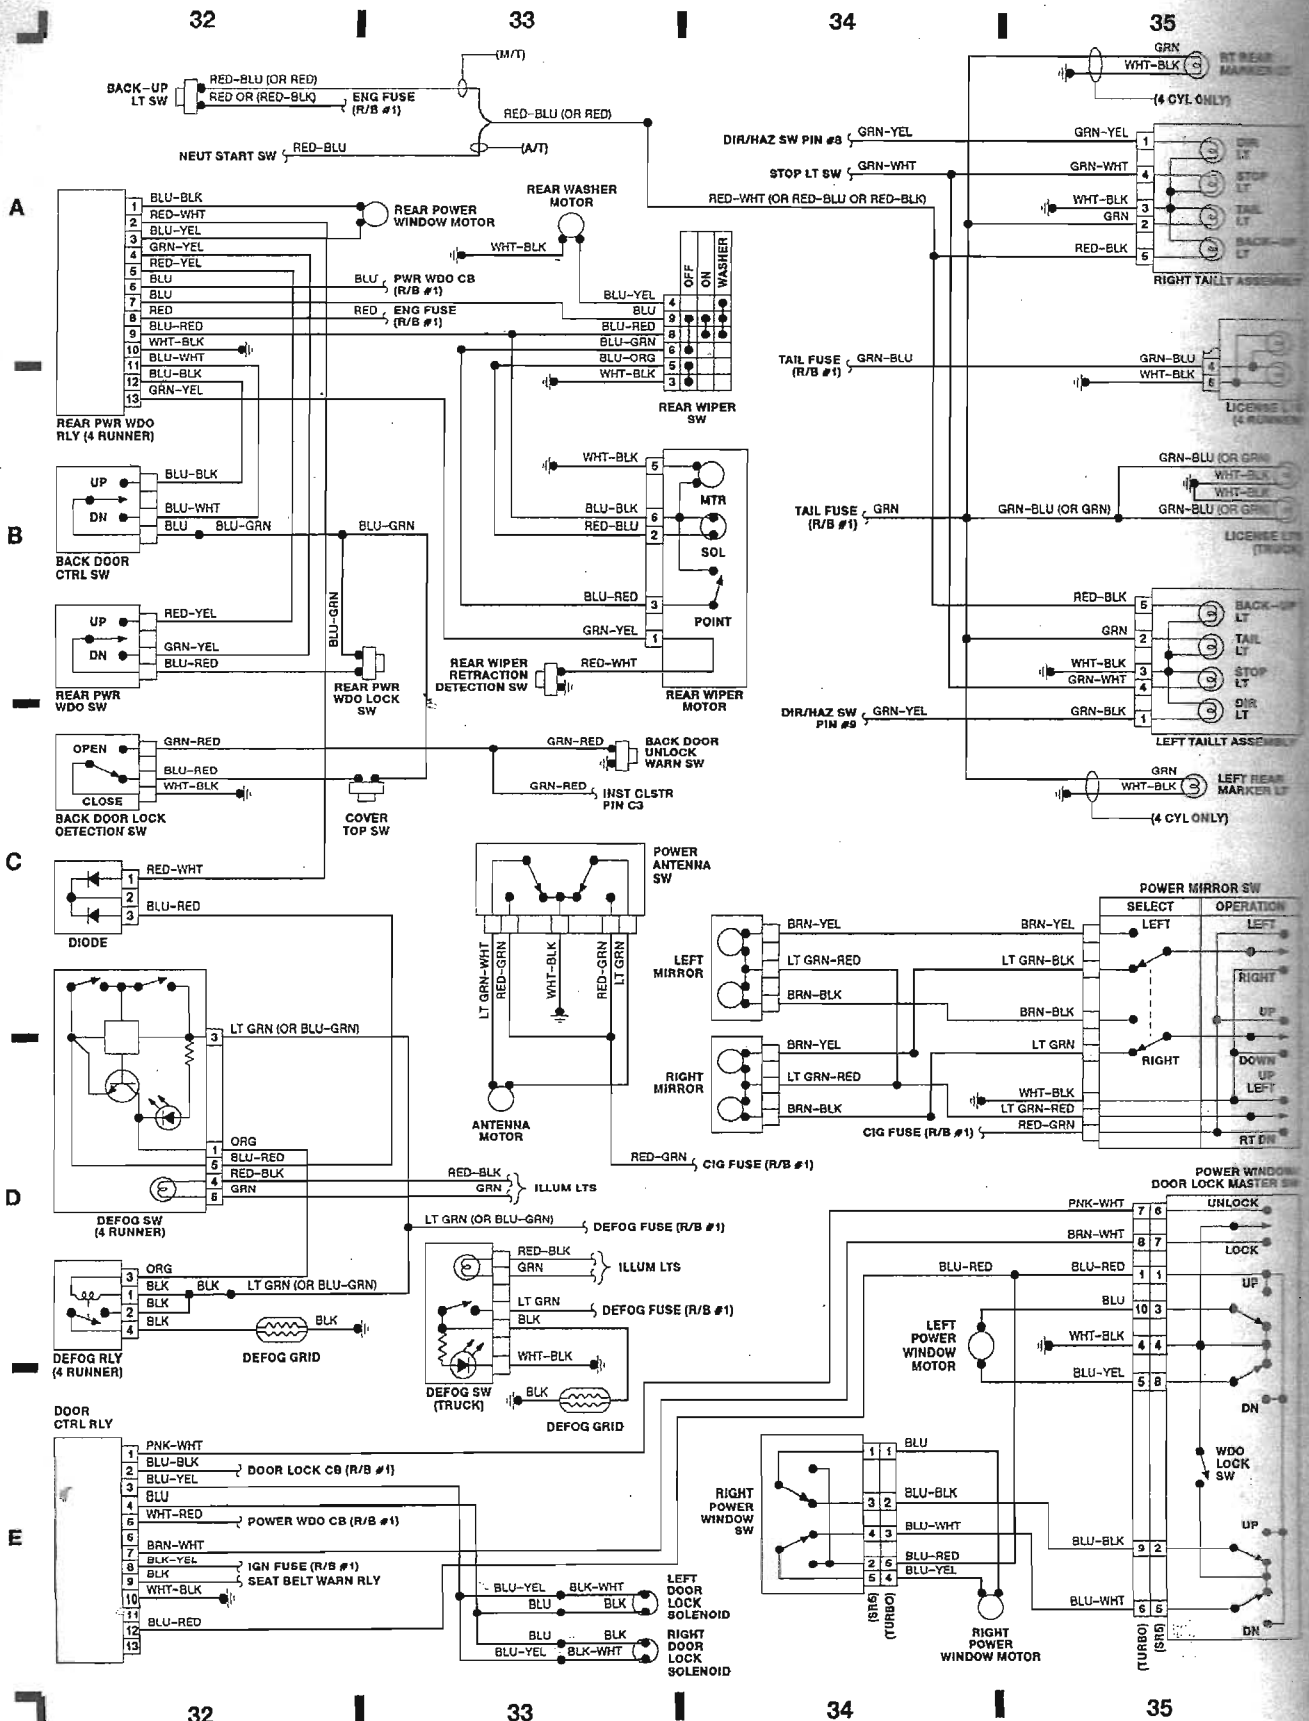

1988 TOYOTA Pickup & 4Runner (Cont.)

1988 TOYOTA Pickup & 4Runner

COMPONENT LOCATOR:

A/C AMP (CARB)	A 20
A/C AMP (EFI)	B 20
A/C SWITCH	B 22
A/T OIL WARN COMPUTER	C-D 31
ALTERNATOR	E 3
BACK DOOR UNLOCK WARN SW	C 33
BACK-UP LT SW (M/T)	A 32
BATTERY	A 3
BLOWER SWITCH	A-B 23
CIG LIGHTER	A 19
CIRCUIT OPENING RELAY (4 CYL EFI & TURBO)	A 10
CIRCUIT OPENING RELAY (V6)	A 14-15
CLOCK	A 19
CLUTCH START CANCEL SWITCH	B 2
COLD MIXTURE HEATER RELAY (CMH, CALIF)	B 7
COLD MIXTURE HEATER RELAY (CMH, FED)	E 7
COOLANT TEMP SENDER	B 30
CRUISE CTRL SYSTEM	D-E 20-23
DECK LIGHT SWITCH	D-E 19
DEFOG SWITCH (4 RUNNER)	D 32
DEFOG SWITCH (TRUCK)	D 33
DIR/HAZ FLASHER	E 27
DIR/HAZ SWITCH	E 27
DOOR CTRL RELAY	E 32
ECT ECU	A 24
ECT SOLENOID	A 27
EFI MAIN RELAY (4 CYL EFI & TURBO)	A 8
EFI MAIN RELAY (V6)	A 15
EMISSION CTRL COMPUTER (CARB, CALIF)	A-C 4-7
EMISSION CTRL COMPUTER (CARB, FED)	D-E 4-7
FUEL SENDER	B 30
4WD SWITCH (W/ECT)	B 30
4WD SWITCH (W/O ECT)	A 25-26
HEADLT/DIMMER SWITCH	E 24
HORN	C 1
IDLE UP SOLENOID	C 22
IGNITER (CARB, CALIF)	C 5
IGNITER (CARB, FED)	E 5
IGNITER (4 CYL EFI & TURBO)	E 10
IGNITER (V6)	E 14
IGNITION SWITCH	A 16
ILLUMINATION LIGHTS	D 30-31
INSTRUMENT CLUSTER	A-D 28
INTERIOR LIGHT	C 31
LT REMINDER RELAY	A 31
MAIN FUS LINK	A 2
NEUT START SW (W/ECT)	B-C 24
NEUT START SW (W/O ECT)	D 24
O/D IND (4 CYL)	B 27
O/D IND (V6)	C 27
O/D RELAY (4 CYL)	C 27
PPS COMPUTER	C-D 21
PARK BRAKE SWITCH	C 30
PATTERN SELECT SWITCH	A-B 27
POWER ANTENNA	C 33
POWER MIRROR SWITCH	C-D 35
POWER WINDOW MASTER SW	D-E 35
REAR HEATER	C 23
REAR PWR WDO RELAY (4 RUNNER)	A 32
REAR WIPER SW (4 RUNNER)	A 34
RELAY BOX #1 (R/B #1)	B-D 17-18
RELAY BOX #2 (R/B #2)	D-E 2
RELAY BOX #3 (R/B #3)	E 16
RELAY BOX #4 (R/B #4)	D 16
RHOSTAT	E 31
SEAT BELT WARN RLY	E 28
STARTER MOTOR	A 3
STARTER RELAY (M/T)	A 3
START INJ TIME SWITCH	B 3
STOP LIGHT SWITCH	D 23
TAIL LTS	A-B 35
TCCS ECU (4 CYL EFI & TURBO)	A-E 8-11
TCCS ECU (V6)	A-E 12-15
WIPER/WASHER SYSTEM	D 25-27