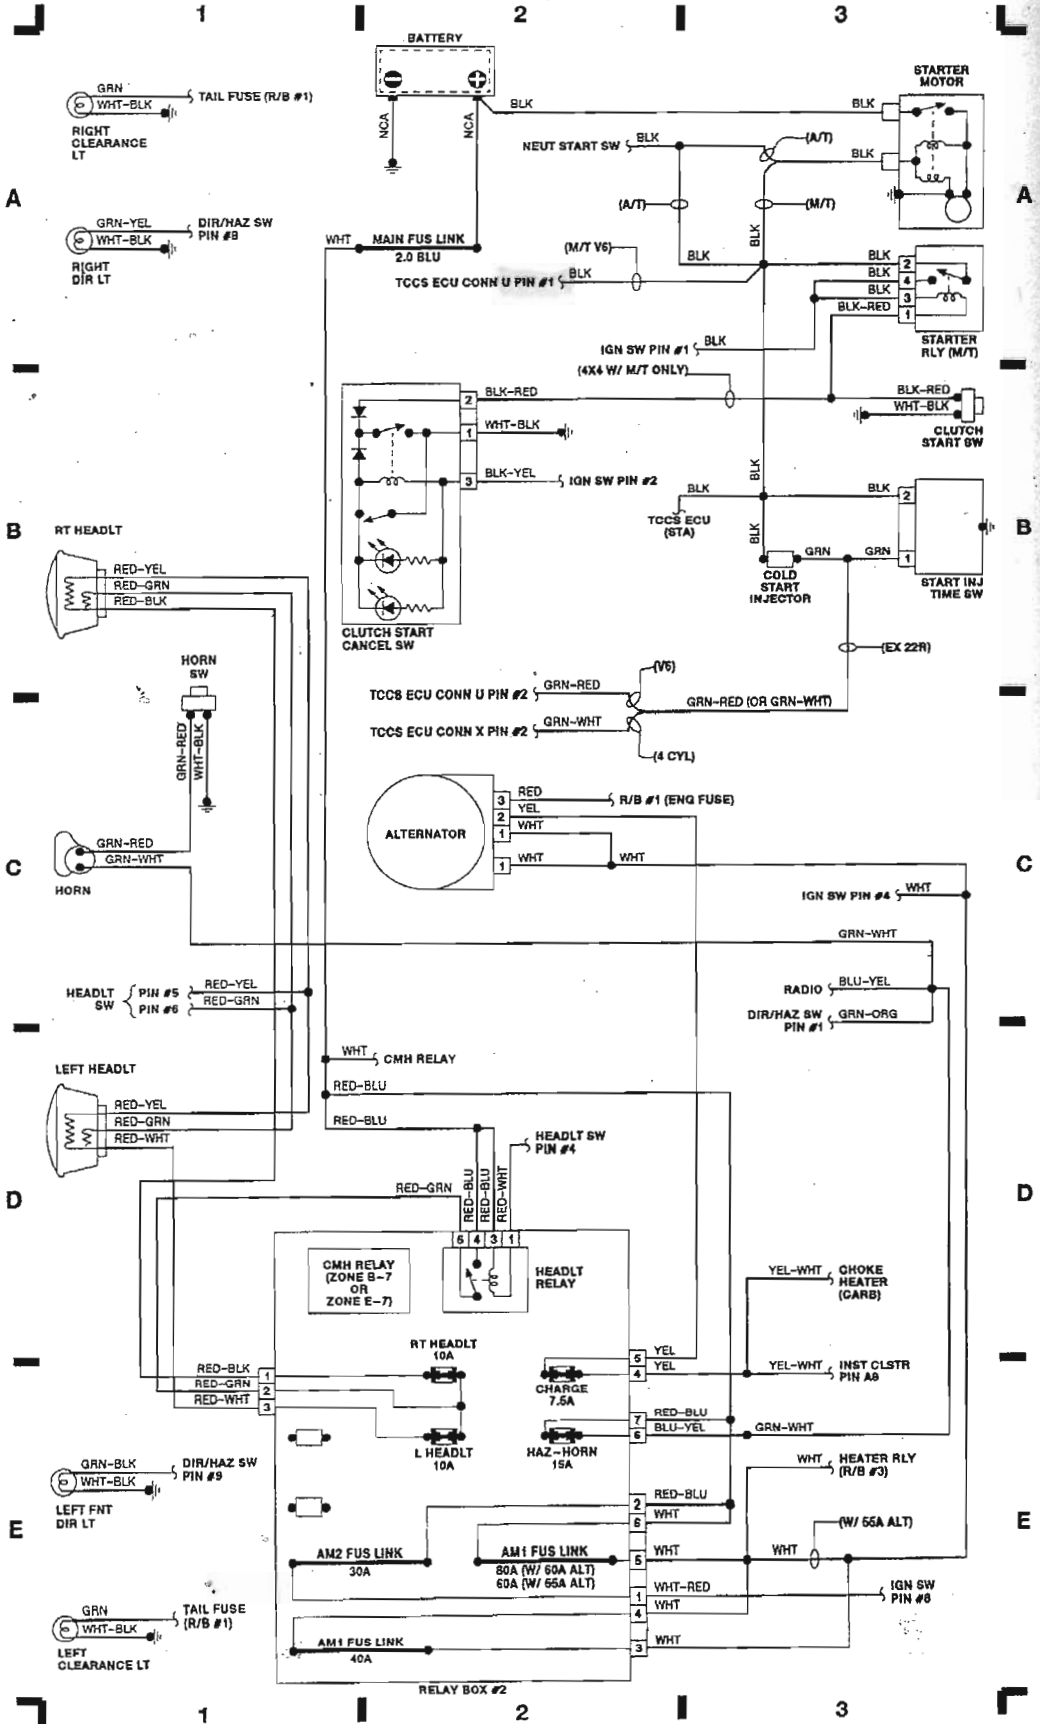

1988 TOYOTA Pickup & 4Runner (Cont.)

1988 TOYOTA Pickup & 4Runner

COMPONENT LOCATOR:

A/C AMP (CARB)	A 20
A/C AMP (EFI)	B 20
A/C SWITCH	B 22
A/T OIL WARN COMPUTER	C-D 31
ALTERNATOR	E 3
BACK DOOR UNLOCK WARN SW	C 33
BACK-UP LT SW (M/T)	A 32
BATTERY	A 3
BLOWER SWITCH	A-B 23
CIG LIGHTER	A 19
CIRCUIT OPENING RELAY (4 CYL EFI & TURBO)	A 10
CIRCUIT OPENING RELAY (V6)	A 14-15
CLOCK	A 19
CLUTCH START CANCEL SWITCH	B 2
COLD MIXTURE HEATER RELAY (CMH, CALIF)	B 7
COLD MIXTURE HEATER RELAY (CMH, FED)	E 7
COOLANT TEMP SENDER	B 30
CRUISE CTRL SYSTEM	D-E 20-23
DECK LIGHT SWITCH	D-E 19
DEFOG SWITCH (4 RUNNER)	D 32
DEFOG SWITCH (TRUCK)	D 33
DIR/HAZ FLASHER	E 27
DIR/HAZ SWITCH	E 27
DOOR CTRL RELAY	E 32
ECT ECU	A 24
ECT SOLENOID	A 27
EFI MAIN RELAY (4 CYL EFI & TURBO)	A 8
EFI MAIN RELAY (V6)	A 15
EMISSION CTRL COMPUTER (CARB, CALIF)	A-C 4-7
EMISSION CTRL COMPUTER (CARB, FED)	D-E 4-7
FUEL SENDER	B 30
4WD SWITCH (W/ECT)	B 30
4WD SWITCH (W/O ECT)	A 25-26
HEADLT/DIMMER SWITCH	E 24
HORN	C 1
IDLE UP SOLENOID	C 22
IGNITER (CARB, CALIF)	C 5
IGNITER (CARB, FED)	E 5
IGNITER (4 CYL EFI & TURBO)	E 10
IGNITER (V6)	E 14
IGNITION SWITCH	A 16
ILLUMINATION LIGHTS	D 30-31
INSTRUMENT CLUSTER	A-D 28
INTERIOR LIGHT	C 31
LT REMINDER RELAY	A 31
MAIN FUS LINK	A 2
NEUT START SW (W/ECT)	B-C 24
NEUT START SW (W/O ECT)	D 24
O/D IND (4 CYL)	B 27
O/D IND (V6)	C 27
O/D RELAY (4 CYL)	C 27
PPS COMPUTER	C-D 21
PARK BRAKE SWITCH	C 30
PATTERN SELECT SWITCH	A-B 27
POWER ANTENNA	C 33
POWER MIRROR SWITCH	C-D 35
POWER WINDOW MASTER SW	D-E 35
REAR HEATER	C 23
REAR PWR WDO RELAY (4 RUNNER)	A 32
REAR WIPER SW (4 RUNNER)	A 34
RELAY BOX #1 (R/B #1)	B-D 17-18
RELAY BOX #2 (R/B #2)	D-E 2
RELAY BOX #3 (R/B #3)	E 16
RELAY BOX #4 (R/B #4)	D 16
RHOSTAT	E 31
SEAT BELT WARN RLY	E 28
STARTER MOTOR	A 3
STARTER RELAY (M/T)	A 3
START INJ TIME SWITCH	B 3
STOP LIGHT SWITCH	D 23
TAIL LTS	A-B 35
TCCS ECU (4 CYL EFI & TURBO)	A-E 8-11
TCCS ECU (V6)	A-E 12-15
WIPER/WASHER SYSTEM	D 25-27